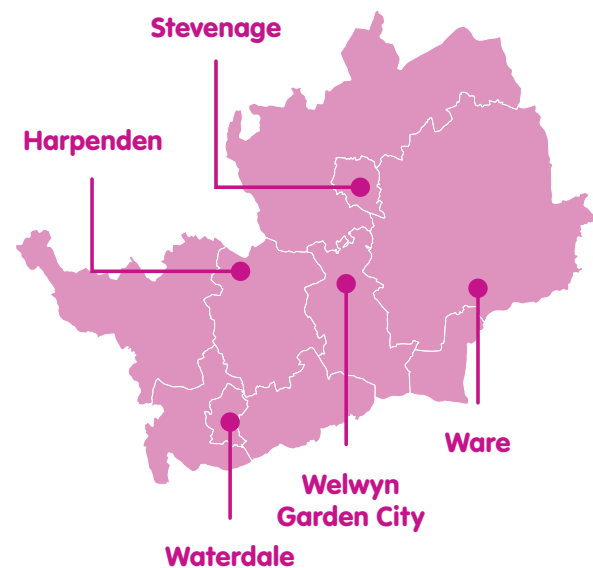

# The Reuse Shop

Discover quality bargains

Our Reuse Shops sell quality, competitively priced household bargains that have been dropped off for reuse at our recycling centres.

[www.hertfordshire.gov.uk/reuse](http://www.hertfordshire.gov.uk/reuse)  
[hertfordshirereusesshops](https://www.facebook.com/hertfordshirereusesshops)